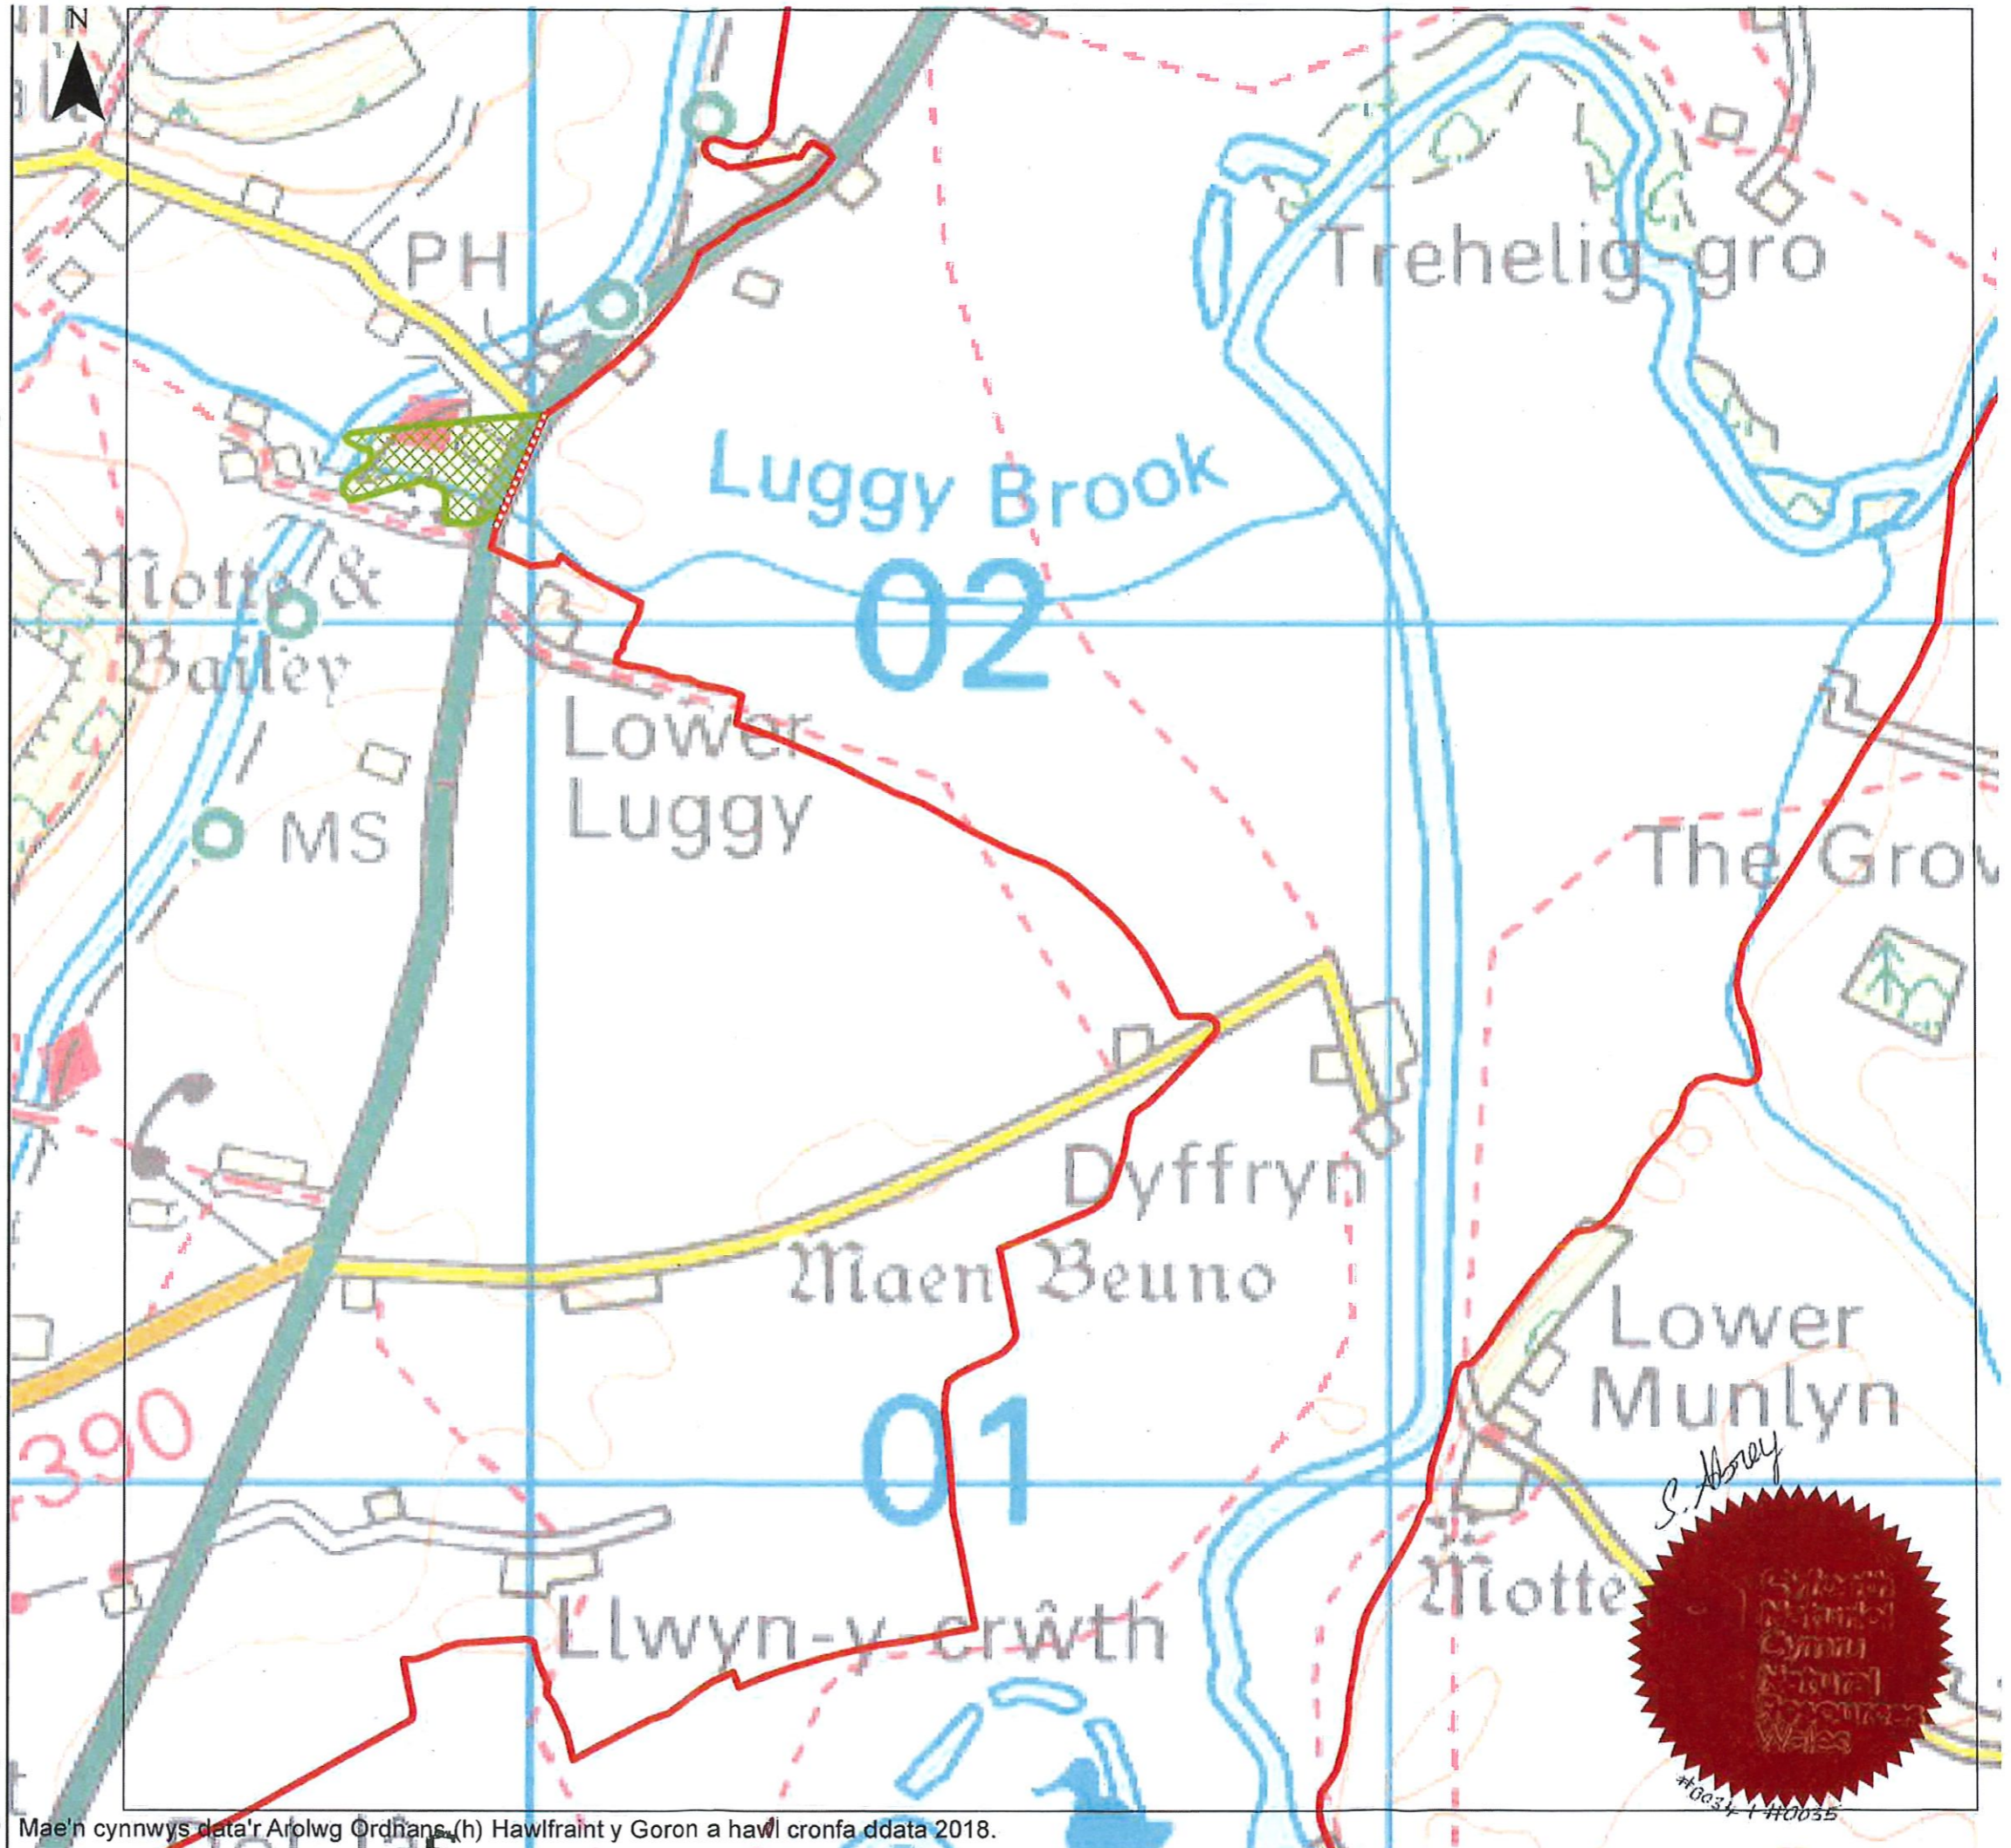

0 0.15 0.3 0.45 0.6

Cilometrau | Kilometres

Adolygiad Ffiniau ADM Cynhyrchwyd 31/01/2018

IDD Boundary Review Produced 31/01/2018

Braddfa @ A3 | Scale @ A3 Dylunio | Drawn EB 31/01/2018

Wirio | Checked BJ 31/01/2018

1:7,500

Cymeradwy | Approved BJ 31/01/2018

Mae'n cynnwys data'r Arolwg Ordnans (h) Hawlfraint y Goron a hawl cronfa ddata 2018.