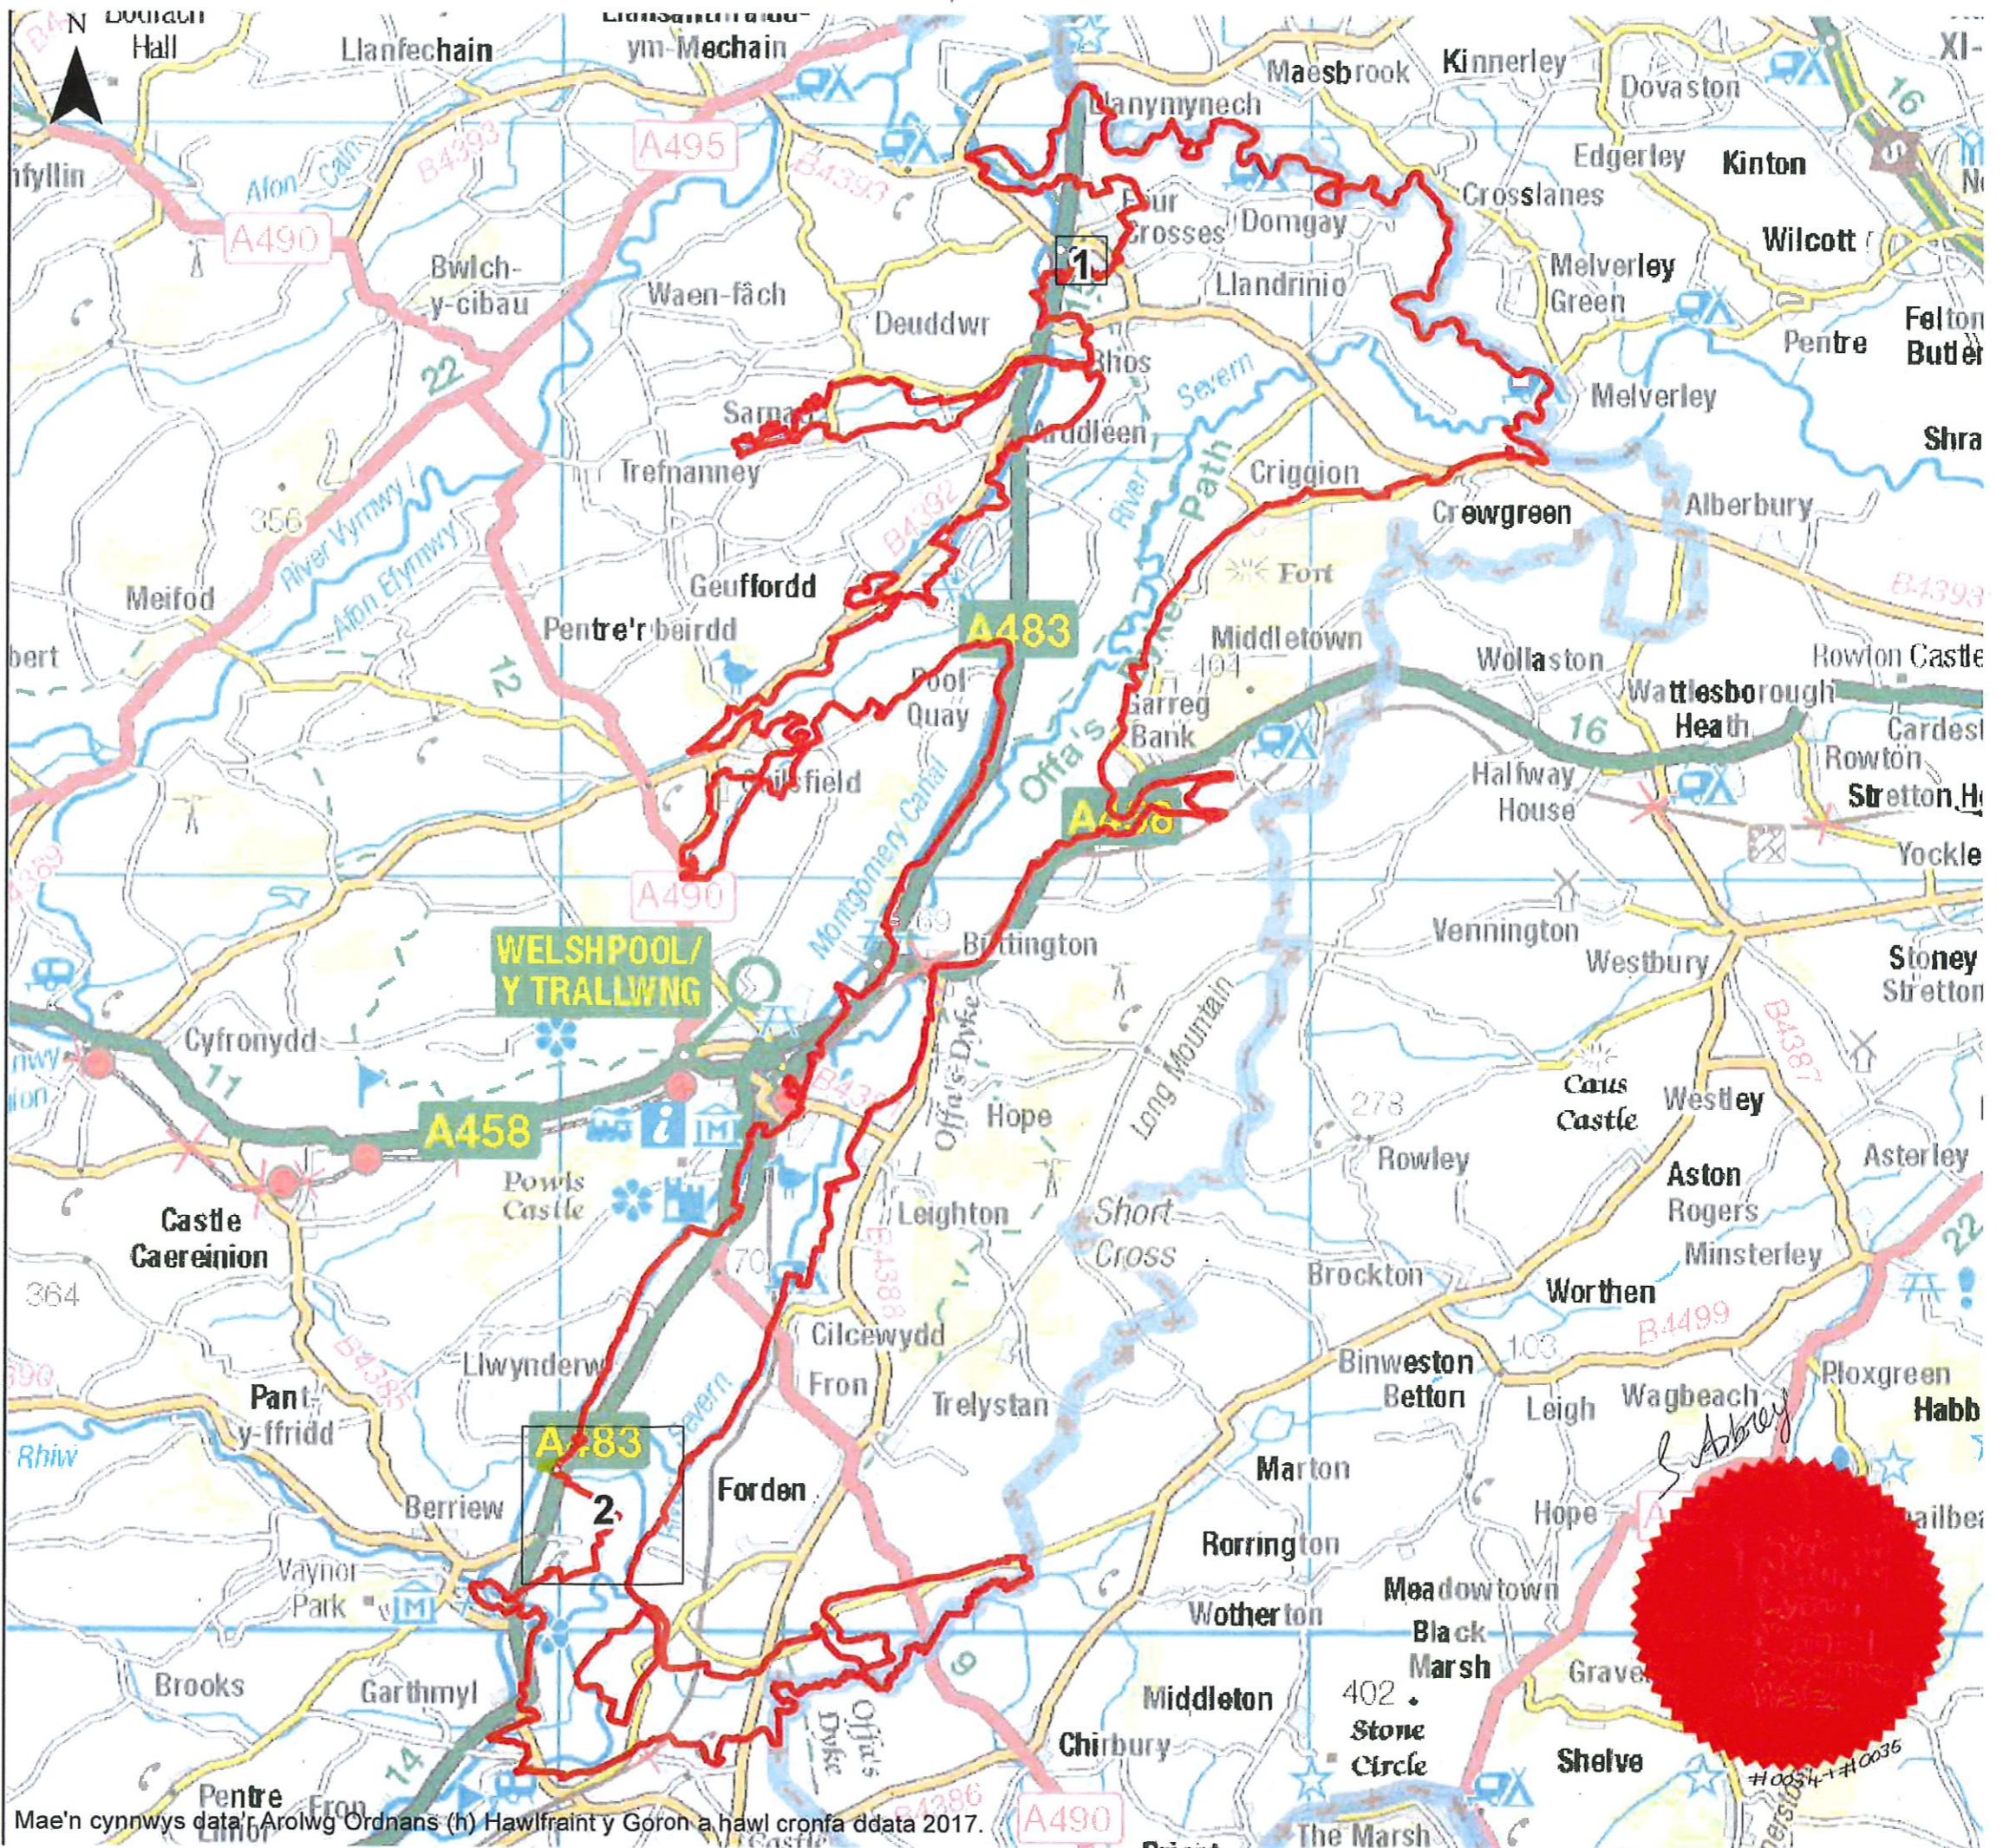

Adolygiad Ffiniau ADM Powysland (Cymru)

Powysland (Wales) Internal Drainage District (IDD) Boundary Review

Prif Cynllun ADM Powysland (Cymru)
Powysland (Wales) IDD Main Plan

- Ffin ADM Heb Newid
- IDD Boundary Without Change
- Ffin ADM Newydd
- New IDD Boundary
- Tir cynnwys ADM
- Land added to IDD
- Tir tynni allan ADM
- Land removed from IDD
- Ardal mewnosodiad
- Inset areas

Cynllun Allweddol | Key Plan

Adolygiad Ffiniau ADM Cynhyrchwyd 31/01/2018
IDD Boundary Review Produced 31/01/2018

Graddfa @ A3 | Scale @ A3 Dylunio | Drawn EB 31/01/2018
Wirio | Checked BJ 31/01/2018
Cymeradwy | Approved BJ 31/01/2018

1:85,000